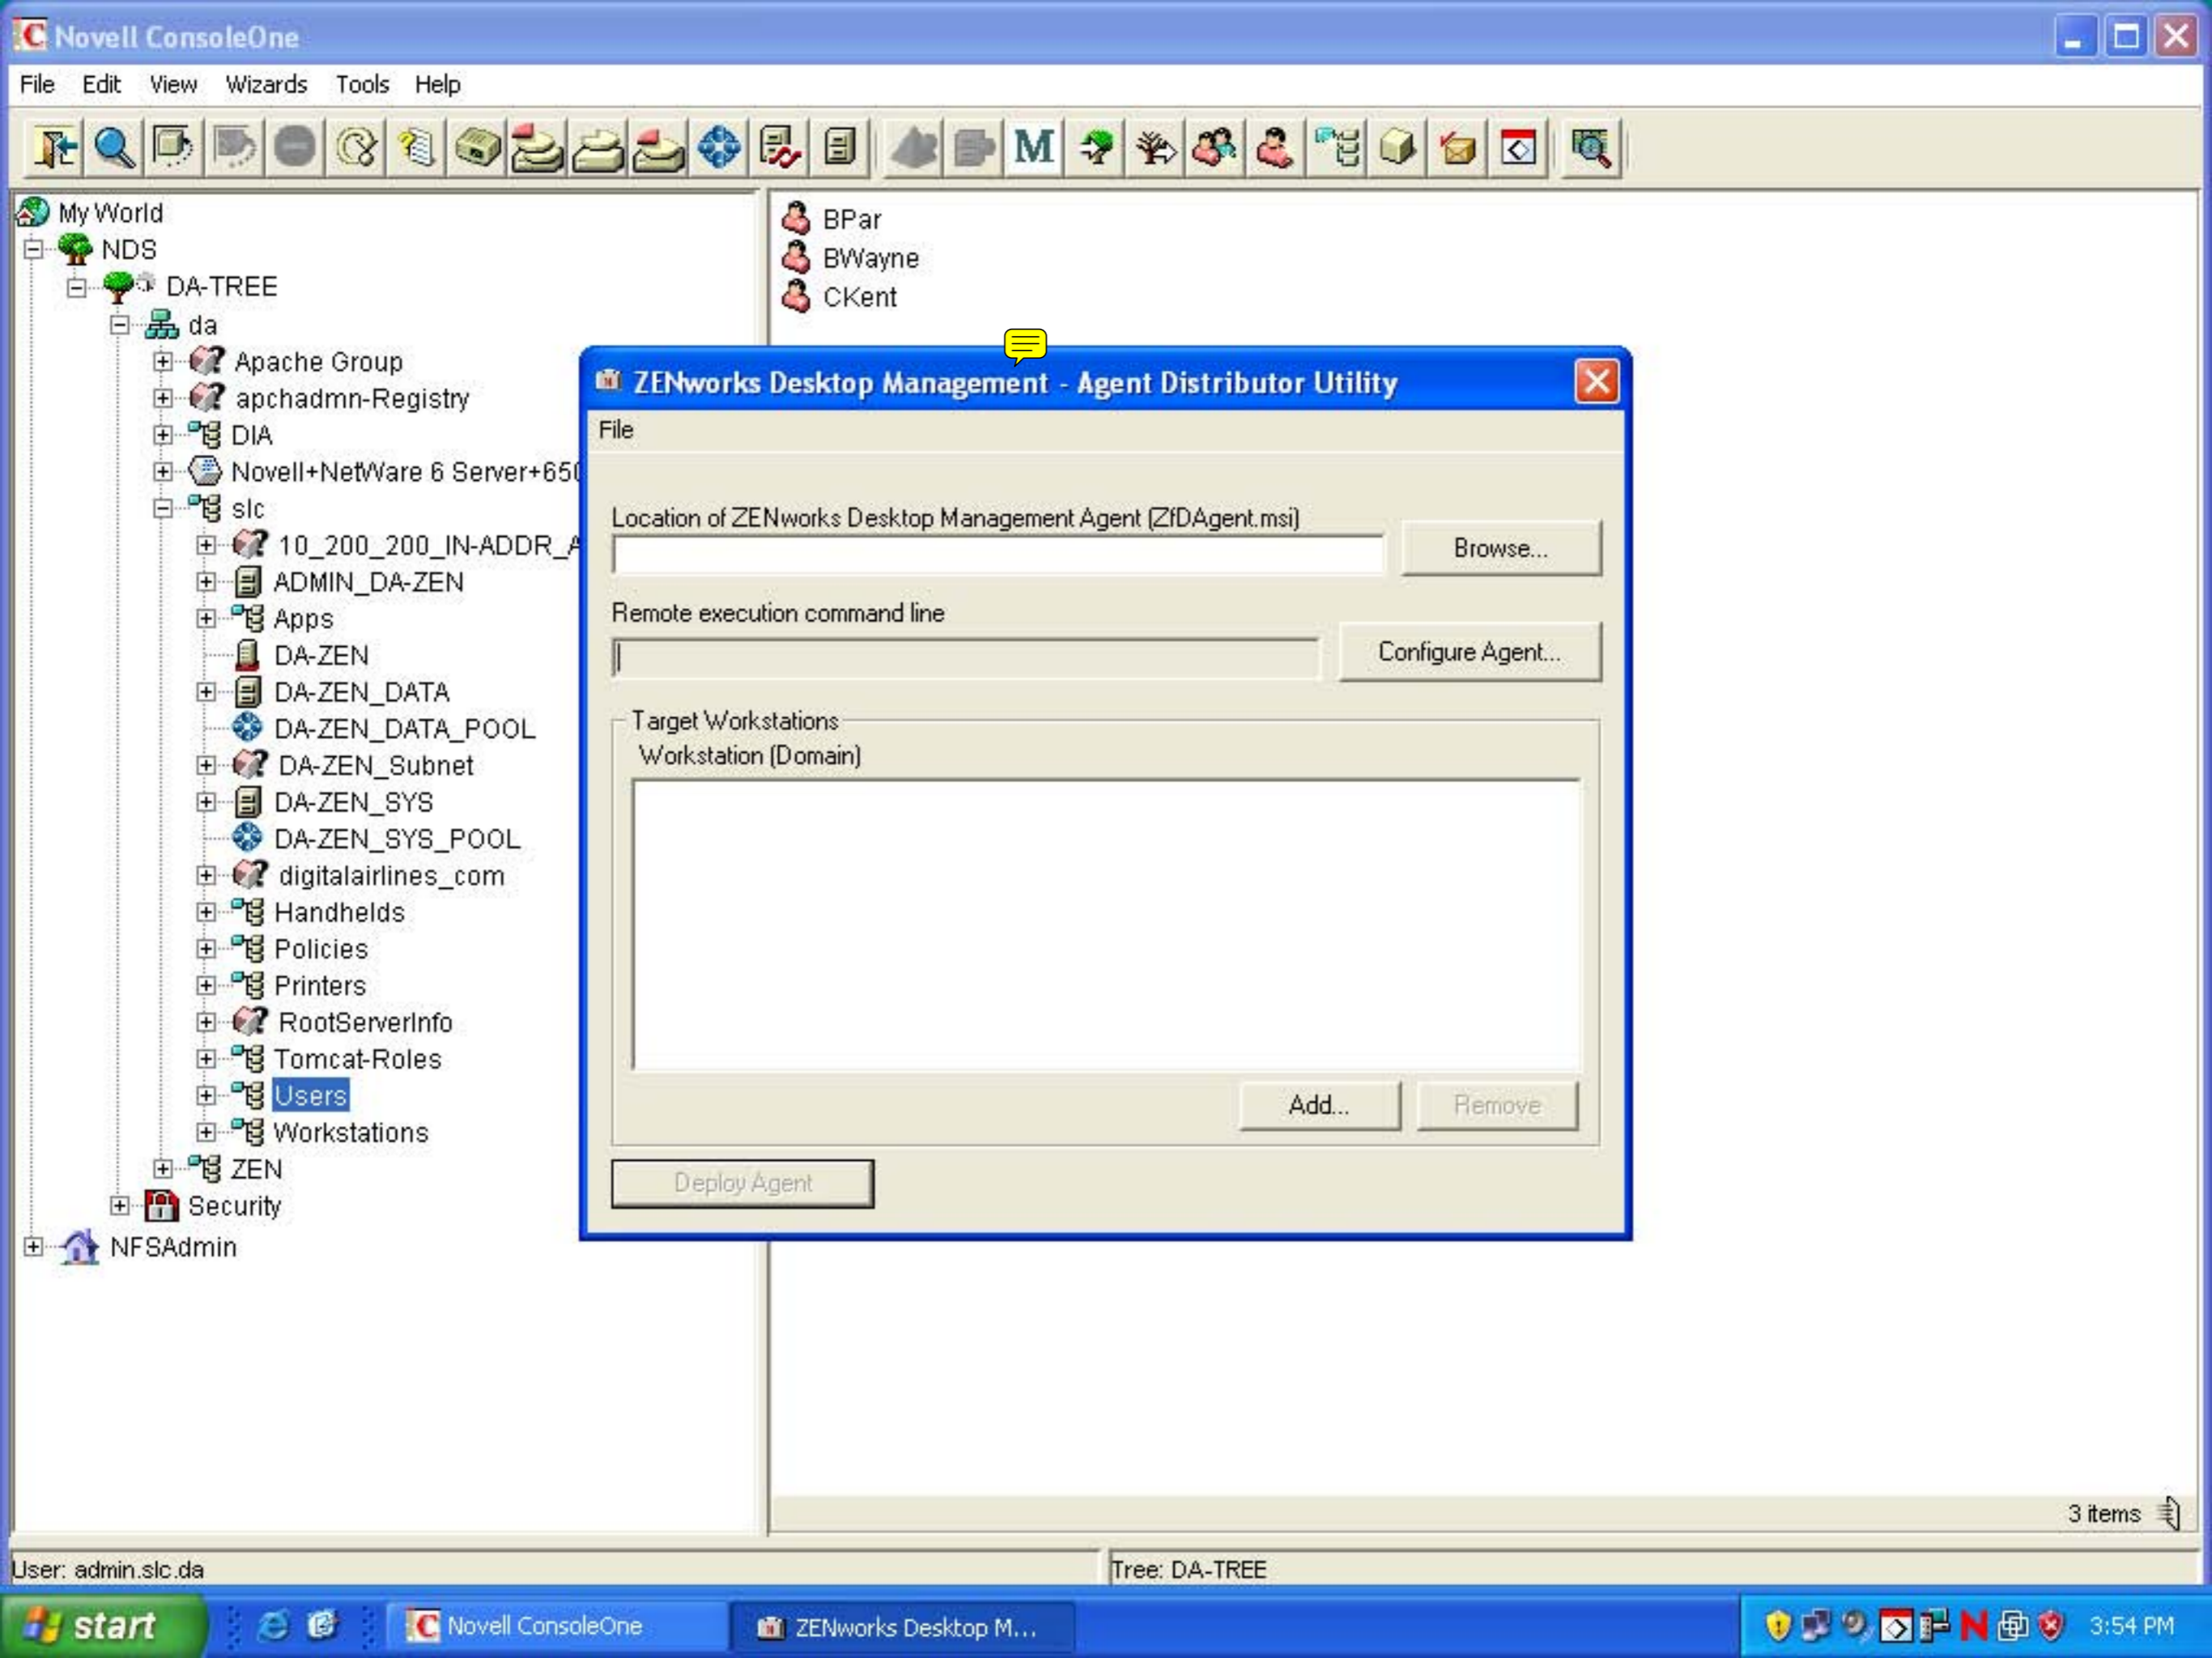

My World

- NDS
  - DA-TREE
    - da
      - Apache Group
      - apchadm-Registry
      - DIA
      - Novell+NetWare 6 Server+650
      - slc
        - 10_200_200_IN-ADDR_A
        - ADMIN_DA-ZEN
        - Apps
        - DA-ZEN
        - DA-ZEN_DATA
        - DA-ZEN_DATA_POOL
        - DA-ZEN_Subnet
        - DA-ZEN_SYS
        - DA-ZEN_SYS_POOL
        - digitalairlines_com
        - Handhelds
        - Policies
        - Printers
        - RootServerInfo
        - Tomcat-Roles
        - Users
        - Workstations
      - ZEN
    - Security
  - NFSAdmin

- BPar
- BWayne
- CKent

ZENworks Desktop Management - Agent Distributor Utility

File

Location of ZENworks Desktop Management Agent (ZfDAgent.msi)

Remote execution command line

Target Workstations

Workstation (Domain)